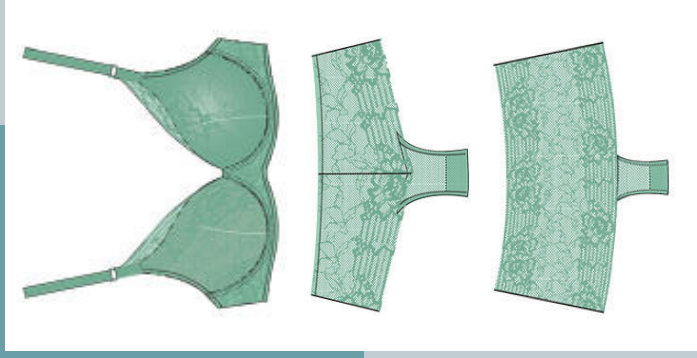

FLORA

10.07.6120
PUSH UP BRA
10.35.6120
STRING
10.37.6120
HIPSTER
Faded green (174)