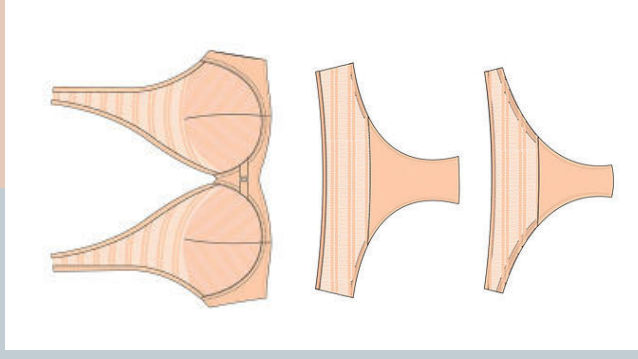

FENNE

10.05.6122
PADDED WIRE BRA WITH STRIPE
MESH
10.30.6122
BRIEF STRIPE MESH
10.35.6122
STRING STRIPE MESH
Peach (034)