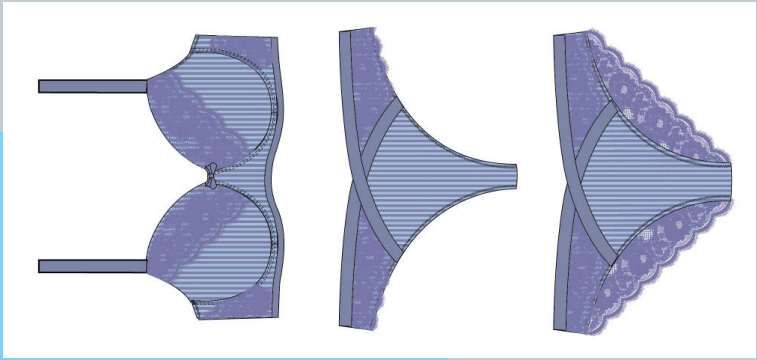

AFTER EDEN D-CUP&UP #01
SPRING SUMMER 2021

FAYEN

- 20.05.7612**
PADDED WIRE BRA PLEADS
- 20.31.7612**
HIGH WAIST BRIEF PLEADS
- 20.35.7612**
HIGH WAIST STRING PLEADS

Faded green (174)

AFTER EDEN D-CUP&UP #01
SPRING SUMMER 2021

- 20.05.7613**
PADDED WIRE BRA LACE WITH
FANCY BACK
- 20.35.7613**
STRING LACE
Bright peach (035)

ALSO AVAILABLE:
20.37.7613
HIPSTER LACE

FEBE

AFTER EDEN D-CUP&UP #02
 SPRING-SUMMER 2021

MAXIM

20.05.7603
 PADDED WIRE BRA
20.377603
 HIPSTER
 Blue (070)

20.05.7603
 PADDED WIRE BRA
20.35.7603
 STRING
 Blue (070)

20.05.7593
 PADDED WIRE BRA LACE
20.35.7593
 STRING LACE
20.37.7593
 HIPSTER LACE
 T.T. Blue (144)

ZIT

FAYENNA

20.05.7614
 FULL COVER BRA CORDED LACE
20.35.7614
 STRING CORDED LACE
20.37.7614
 HIPSTER CORDED LACE
 Peach (034)